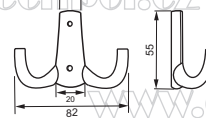

CLv90small-ABNi
CLv90small-BNi
CLv90small-CHr
CLv90small-MCh
CLv90small-MNi

Copyright

EU č.008104822-0001

Vlastní formu